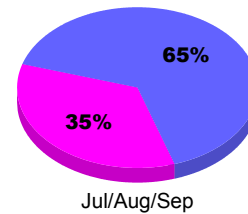

Gender Comparison 2011-2012

Legend: Male (Blue), Female (Magenta)